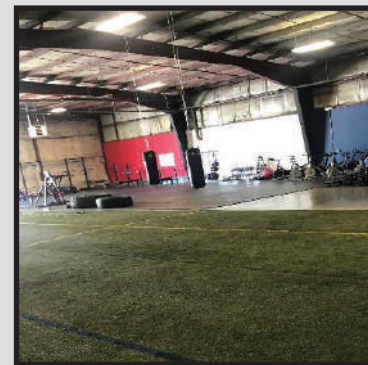

Practices will be held on a full sheet of ice Monday through Thursday at 1:15 PM PST.

To supplement the players on-ice training the Academy will be providing off ice amenities such as: strength and conditioning training, shooting and stickhandling skill work, video analysis, and other high intensity training including time on the skating treadmill.

FACILITIES

The Coeur d'Alene Hockey Academy employs a full-time strength and conditioning coach that trains athletes in our private facility. Our weight room sits inside our

10,000 sq. ft warehouse. In addition to weights we have a skills area, private classroom, skating treadmill, 40 yards of turf, and shooting stations.